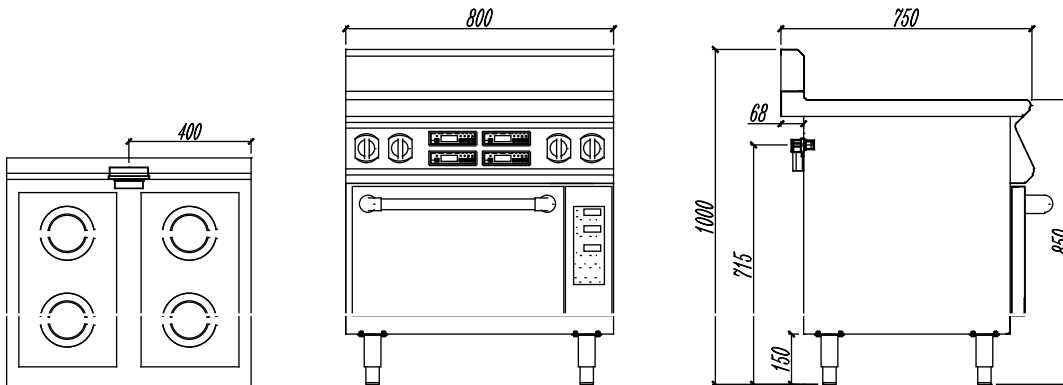

Model	Description	Dimensions	Power
ER7-4B	4 Zone Induction Cooktop with Elec Oven	800w x 750d x 1000h	25kW, 38.3A, 3N, 50Hz
ER7-8P	800mm wide Induction Griddle with Elec Oven	800w x 750d x 1000h	13kW, 18.1A, 3PH, 50Hz
ER7-6B	6 Zone Induction Cooktop with Elec Oven	1200w x 750d x 1000h	35kW, 52.2A, 3N, 50Hz