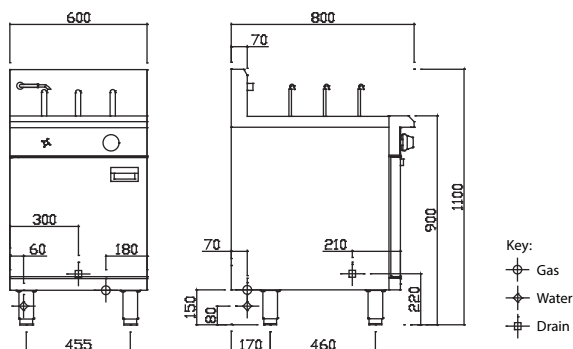

Model	Description	Nat Gas	LP Gas
	NC-60	9 basket noodle cooker	78 mj	78 mj
	NC-60-A	6 basket & 2 soup pots	78 mj	78 mj