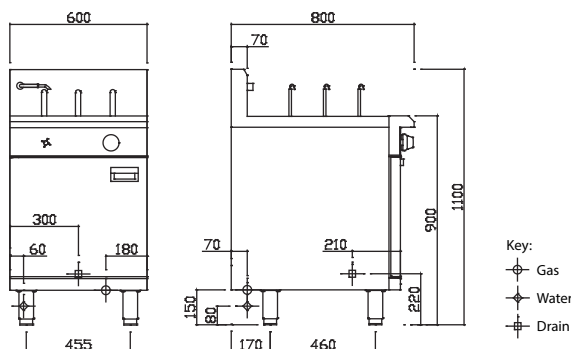

Model	Description	Nat Gas	LP Gas
	NC-60	9 basket noodle cooker	78 mj	78 mj
	NC-60-A	6 basket & 2 soup pots	78 mj	78 mj