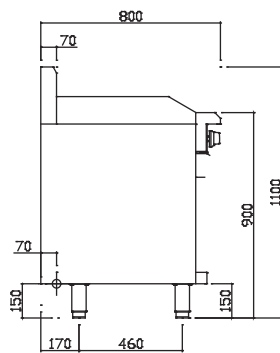

Key:
⊕ Gas

Griddle/Hotplate

- 23 mj S/S burners with pilot, FFD and piezo ignition
- Variable flame control valve with low flame setting
- 21mm thick mild steel griddle plate
- Top weld sealed hotplate sections
- GTS-6 plate: 590mm x 540mm; 0.32m² cooking area
- 2mm 304 stainless steel splash guards
- Incorporated waste channel at front of plate
- Griddle drawer oil bin 1.2mm stainless steel

Toaster

- Stainless steel reflectors directing heat to toasting zone
- Multiple (4) toasting rack positions
- Toasting rack 440mm x 385mm
- Stainless steel crumb catcher attached to rack
- Optimal toasting results with burner on 'high' setting
- Lower flame settings ideal for melts/warming
- 2mm 304 stainless steel splash guards
- Secondary crumb tray at base of toaster

Overall Construction

- Heavy duty construction
- Welded 1.2mm 304 stainless steel front hob
- Front and side panels 0.9mm 304 stainless steel
- Splashback 1.2mm 304 stainless steel
- Stainless steel legs with 55mm height adjustment range

Dimensions

- 600mm x 800mm x 1100mm H
- Working height 900mm
- Weight 100kg
- Packed dimensions 640mm x 860mm x 1260mm H
- Packed weight 120kg

Connections

- Gas 3/4" BSP male
- 180mm from right, 50mm from rear, 150mm from floor
- Supplied with gas regulator (specify Nat or LP on order)

Cleaning & Servicing

- Easy access to all parts & components from front
- Removable toaster rack tray, catcher, and supports

Options/Accessories

- Rear castors
- Joining caps
- Ribbed or chrome finish on hotplates
- RH and LH side shields

Model	Description	Nat Gas	LP Gas
GTS-6	600 griddle toaster	46 mj	46 mj