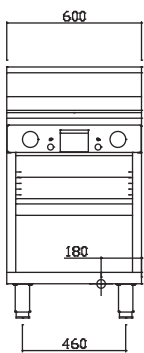

Key:
⊕ Gas

Griddle/Hotplate

- 23 mj S/S burners with pilot, FFD and piezo ignition
- Variable flame control valve with low flame setting
- 21mm thick mild steel griddle plate
- Top weld sealed hotplate sections
- GTS-6 plate: 590mm x 540mm; 0.32m² cooking area
- 2mm 304 stainless steel splash guards
- Incorporated waste channel at front of plate
- Griddle drawer oil bin 1.2mm stainless steel

Toaster

- Stainless steel reflectors directing heat to toasting zone
- Multiple (4) toasting rack positions
- Toasting rack 440mm x 385mm
- Stainless steel crumb catcher attached to rack
- Optimal toasting results with burner on 'high' setting
- Lower flame settings ideal for melts/warming
- 2mm 304 stainless steel splash guards
- Secondary crumb tray at base of toaster

Overall Construction

- Heavy duty construction
- Welded 1.2mm 304 stainless steel front hob
- Front and side panels 0.9mm 304 stainless steel
- Splashback 1.2mm 304 stainless steel
- Stainless steel legs with 55mm height adjustment range

Dimensions

- 600mm x 800mm x 1100mm H
- Working height 900mm
- Weight 100kg
- Packed dimensions 640mm x 860mm x 1260mm H
- Packed weight 120kg

Connections

- Gas 3/4" BSP male
- 180mm from right, 50mm from rear, 150mm from floor
- Supplied with gas regulator (specify Nat or LP on order)

Cleaning & Servicing

- Easy access to all parts & components from front
- Removable toaster rack tray, catcher, and supports

Options/Accessories

- Rear castors
- Joining caps
- Ribbed or chrome finish on hotplates
- RH and LH side shields

Model	Description	Nat Gas	LP Gas
GTS-6	600 griddle toaster	46 mj	46 mj