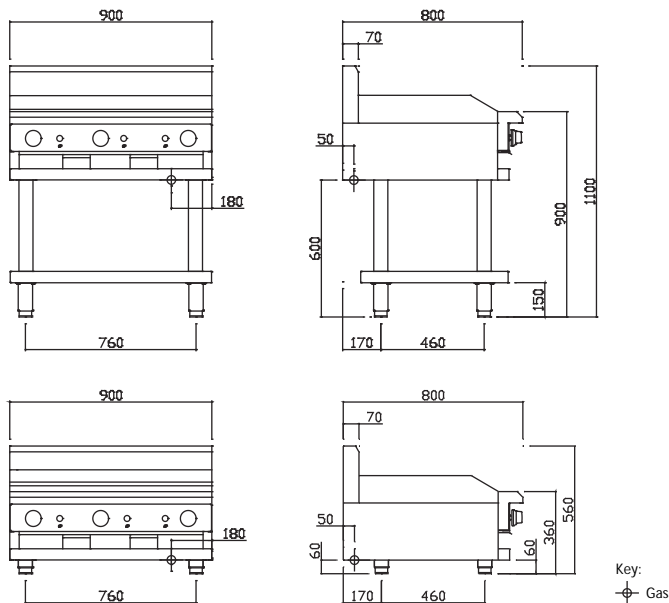

Technical Specifications for CS-9P, CS-6P3C

**INDUSTRY
KITCHENS**

www.industrykitchens.com.au 1800 611 058

PROFESSIONAL

- 21mm thick mild steel griddle plate
- Chrome and ribbed plate finishes optional
- Hotplate and chargrill combinations
- Available freestanding or as a benchtop model
- Modular Professional series design
- 24 month 'Platinum Warranty'
- Easy to clean and service

Griddle/Hotplate

- 18 mj burners with pilot, FFD and piezo ignition
- Variable flame control valve with low flame setting
- 21mm thick mild steel griddle plate
- Top weld sealed hotplate sections
- CS-9P plate: 890mm x 540mm; 0.48m² cooking area
- CS-6P3C plate: 590mm x 540mm; 0.32m² cooking area
- 2mm 304 stainless steel splash guards
- Griddle oil bin 1.2mm stainless steel

Overall Construction

- Heavy duty construction
- Welded 1.2mm 304 stainless steel front hob
- Front and side panels 0.9mm 304 stainless steel
- Splashback 1.2 mm 304 stainless steel
- Stainless steel legs with 55mm height adjustment range

Dimensions

- 900mm x 800mm x 1100mm H
- 900mm x 800mm x 560mm H (benchtop)
- Working height 900mm
- Weight 115kg
- Packed dimensions 940mm x 860mm x 1260mm H
- Packed weight 140kg

Connections

- Gas 3/4" BSP male
- 180mm from right, 50mm from rear, 600mm from floor
- Benchtop model gas connection: 60mm from bottom
- Supplied with gas regulator (specify Nat or LP on order)