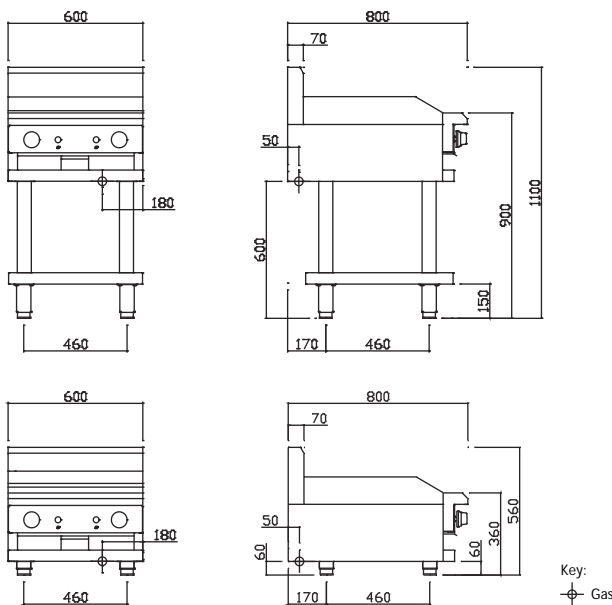

Model	Description	Nat Gas	LP Gas
	CS-6P	600 grill	36 mj/h	36 mj/h
	CS-3P3C	300 grill, 300 bbq	51 mj/h	51 mj/h