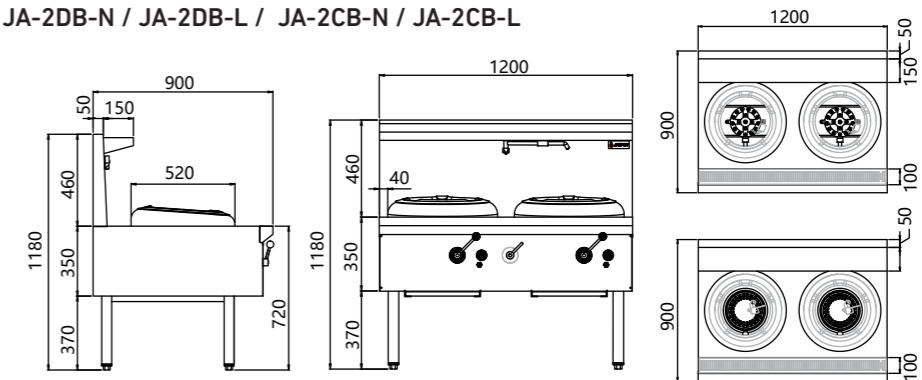

TRIPLE WOK RANGE

| Model No. | Size(mm) | Burner | Gas | Mj/hr | RRP |
|-----------|------------------------|----------|------|-------|-------------------|
| JA-3DB-N | W1800xD900xH1180,180kg | Duckbill | Nat. | 300 | \$8,280.00 |
| JA-3DB-L | W1800xD900xH1180,180kg | Duckbill | LPG | 240 | \$8,280.00 |
| JA-3CB-N | W1800xD900xH1180,180kg | Chimney | Nat. | 300 | \$8,280.00 |
| JA-3CB-L | W1800xD900xH1180,180kg | Chimney | LPG | 270 | \$8,280.00 |

ASIAN RANGE

JA-1DB-N / JA-1DB-L / JA-1CB-N / JA-1CB-L

JA-2DB-N / JA-2DB-L / JA-2CB-N / JA-2CB-L

JA-3DB-N / JA-3DB-L / JA-3CB-N / JA-3CB-L

* All prices are EX-GST

* All prices are EX-GST