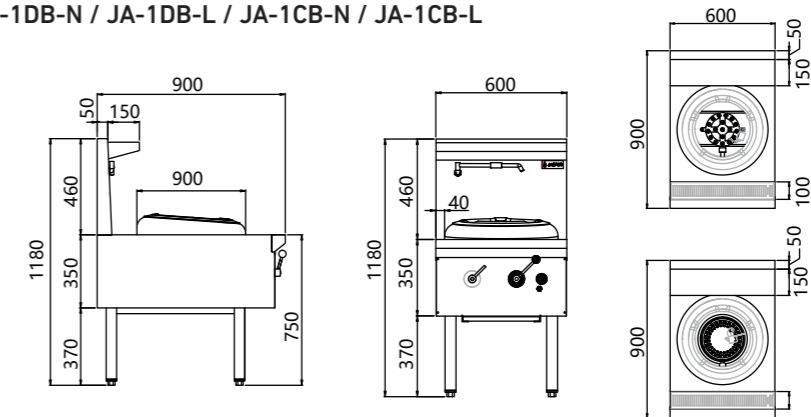

ASIAN RANGE

JA-1DB-N / JA-1DB-L / JA-1CB-N / JA-1CB-L