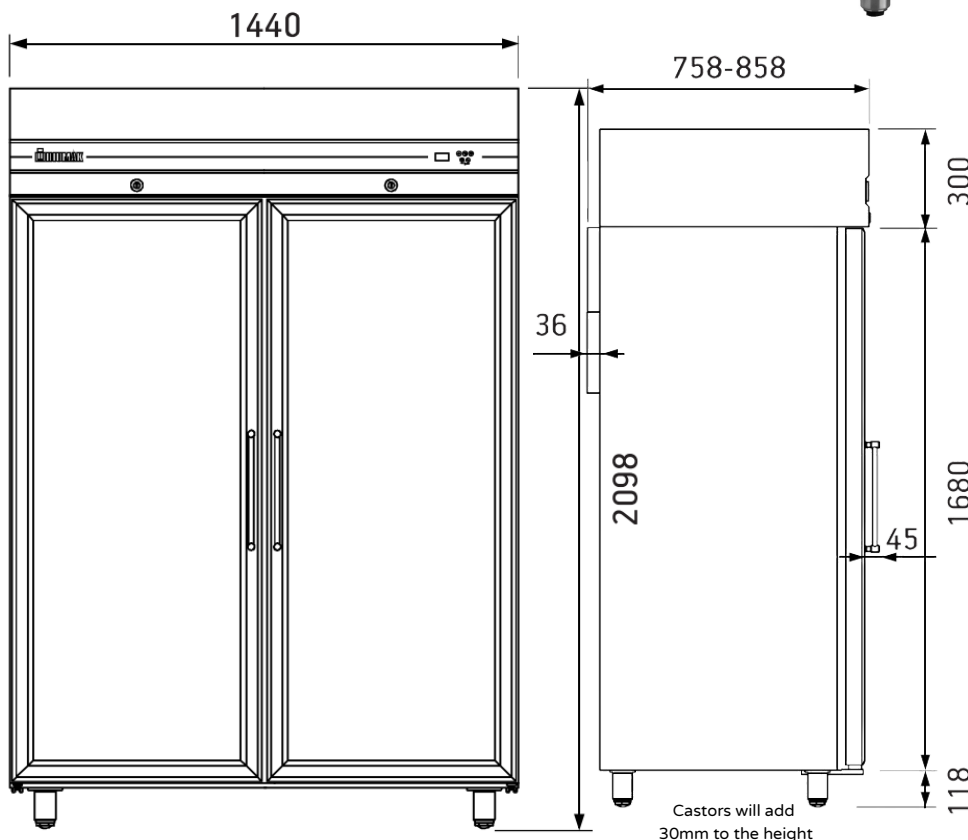

UFI2140G Double Door Upright Freezer Glass

- 1432L
- Stainless steel AISI 304 18/8-10 interior and exterior
- Self closing doors
- Anti-fog membrane on glass
- Internal led light
- 32°C ambient
- Embedded controller
- Rounded internal corners for easy cleaning
- R290 gas
- On castors
- 22 x 2/1 x 65mm deep GN pans per door capacity
- Supplied with 5 shelves per door
- Internal usable space 550 x 660 x 1250mm per door
- Glass door is not reversible
- Manufacture code: CFP2144/GL/AUS

Shown on legs,
supplied on castors

Technical Specifications

Power: 1.26kW

Voltage: 240V

Dimensions: 1440 x 860 x 2115mm

Weight: 286kg

Origin: Greece