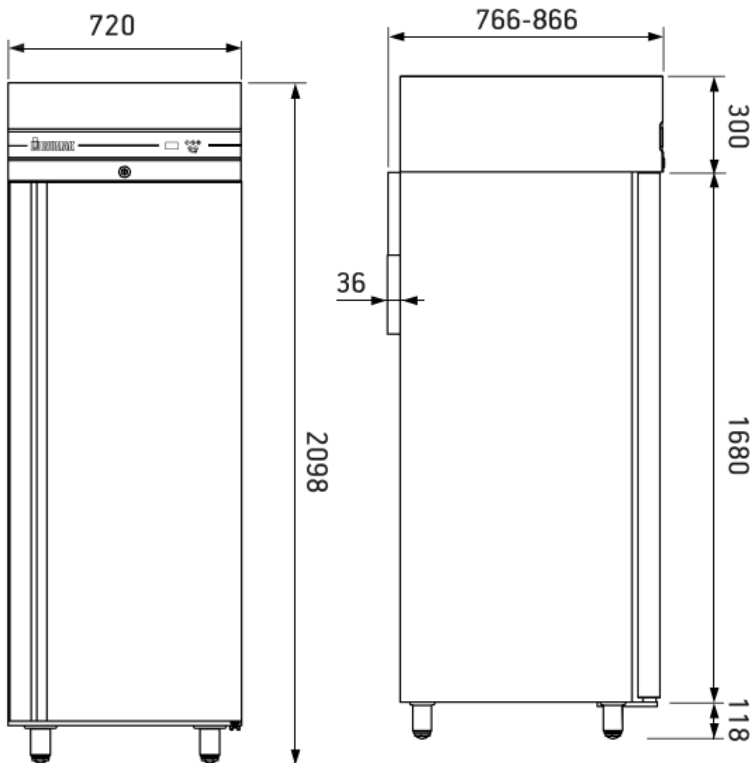

### Single Door Upright Fridge

- 654L
- European design and manufacture
- On castors
- Embedded controller
- Ambient temperature of 43°C
- High quality AISI 304/18/8-10
- Stainless steel interior and exterior
- Internal corners rounded for ease of cleaning
- Self closing door
- Reversible door
- R290 gas
- Operating temp: -2°C to 8°C
- Gastronorm size – 2 x 1 size trays (lengthways)
- 22 x 2/1 x 65mm deep pans per door capacity
- Supplied with 5 shelves per door
- Internal usable space 550 x 660 x 1250mm
- Manufacture code: CAP172/AUS

Shown on legs,  
supplied on castors

Castors will add  
30mm to the height

#### Technical Specifications

Power: 0.56kW

Voltage: 240V

Dimensions: 720 x 870 x 2115mm

Weight: 145kg

Origin: Greece