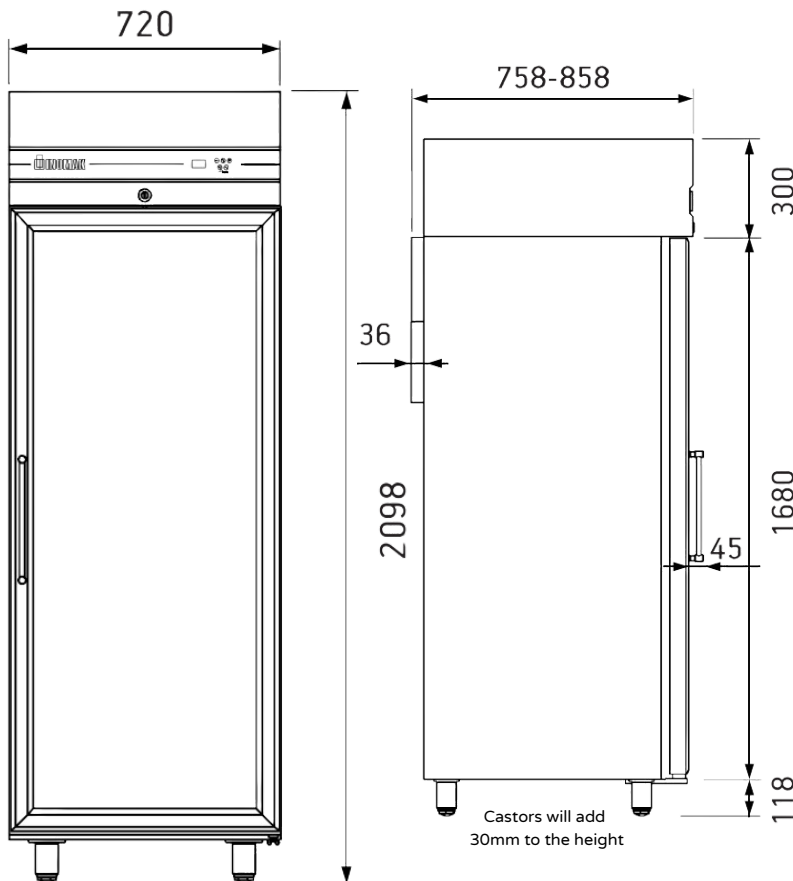

### Single Door Upright Fridge Glass

- 654L
- Stainless Steel AISI 304 18/8-10 Interior And Exterior
- Self Closing Door
- Internal Led Light
- 32°C Ambient
- Embedded Controller
- Rounded Internal Corners For Easy Cleaning
- R290 Gas
- On Castors
- 22 X 2/1 X 65mm Deep GN Pans Per Door Capacity
- Supplied With 5 Shelves
- Internal Usable Space 550 X 660 X 1250mm
- Operating Temperature -2°C To 8°C
- Glass Door Is Not Reversible
- Manufacture code: CAP172/GL/AUS

Shown on legs, supplied on castors

#### Technical Specifications

Power: 0.56kW

Voltage: 240V

Dimensions: 720 x 910 x 2115mm

Weight: 162kg

Origin: Greece