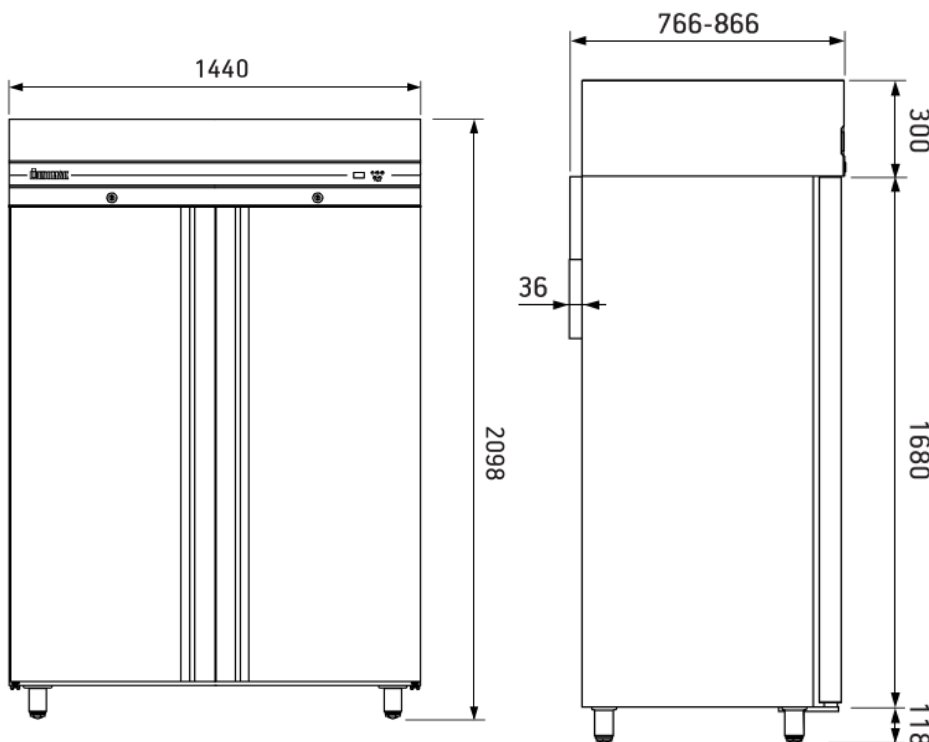

### Double Door Upright Fridge

- 1432L
- European design and manufacture
- On castors
- Embedded controller
- Ambient temperature of 43°C
- High quality AISI 304/18/8-10
- Stainless steel interior and exterior
- Internal corners rounded for ease of cleaning
- Self closing doors
- R290 gas
- Operating temperature -2°C to 8°C
- Gastronorm size – 2 x 1 size trays (lengthways)
- 22 x 2/1 x 65mm deep pans per door capacity
- Supplied with 5 shelves per door
- Internal usable space 550 x 660 x 1250mm per door
- Manufacture code: CEP2144/AUS

Shown on legs,  
supplied on castors

Castors will add  
30mm to the height

#### Technical Specifications

Power: 0.75kW

Voltage: 240V

Dimensions: 1440 x 870 x 2115mm

Weight: 224kg

Origin: Greece