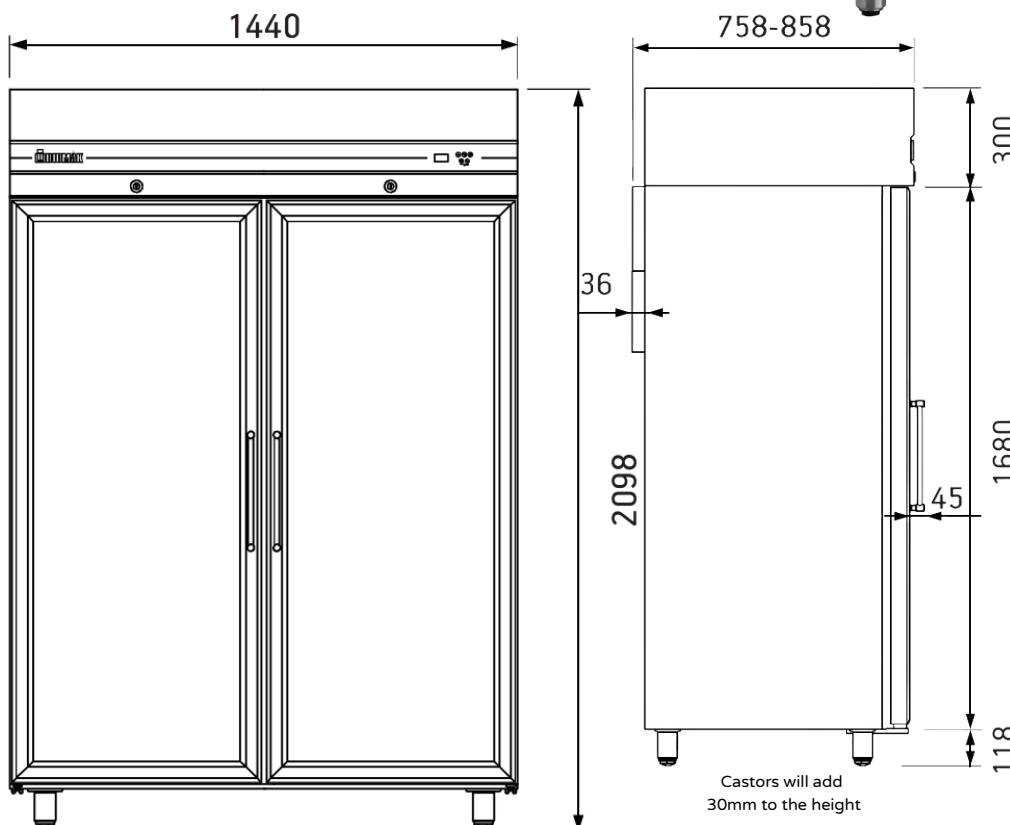

UFI1140G Double Door Upright Fridge Glass

- 1432L
- Stainless steel AISI 304 18/8-10 interior and exterior
- Self closing doors
- Internal led light
- 32°C ambient
- Embedded controller
- Rounded internal corners for easy cleaning
- R290 gas
- On castors
- 22 x 2/1 x 65mm deep GN pans per door capacity
- Supplied with 5 shelves per door
- Internal usable space: 550 x 660 x 1250mm per door
- Operating temp -2°C to 8°C
- Glass door is not reversible
- Manufacture code: CEP2144/GL/AUS

Shown on legs,
supplied on castors

Technical Specifications

Power: 0.79kW

Voltage: 240V

Dimensions: 1440 x 910 x 2115mm

Weight: 258kg

Origin: Greece