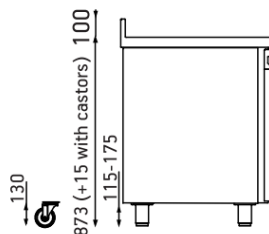

UBI7224G Underbench Fridge Glass

Shown on legs,
supplied on castors

- Suitable for 1/1 GN pans
- Embedded controller
- Heavy duty stainless steel interior and exterior 304
- Self closing doors
- Automatic defrost
- 0°C to +10°C
- Ambient 43°C
- Supplied on castors
- Manufacture code:
PNRP9999/GL/AUS

Technical Specifications

Power: 0.45kW
Voltage: 240V
Dimensions: 2240 x 700 x 890mm
Weight: 162kg
Origin: Greece

Castors will add
17mm to the height