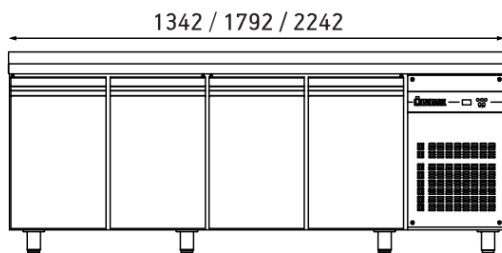

UBI7224G Underbench Fridge Glass

Shown on legs,
supplied on castors

- Suitable for 1/1 GN pans
- Embedded controller
- Heavy duty stainless steel interior and exterior 304
- Self closing doors
- Automatic defrost
- 0°C to +10°C
- Ambient 43°C
- Supplied on castors
- Manufacture code:
PNRP9999/GL/AUS

Technical Specifications

Power: 0.45kW
Voltage: 240V
Dimensions: 2240 x 700 x 890mm
Weight: 162kg
Origin: Greece

Castors will add
17mm to the height