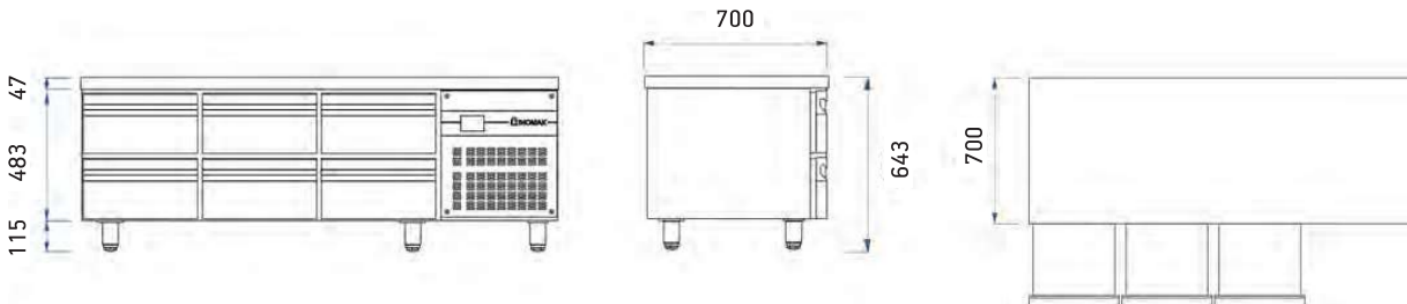

## UUBI72240LB Low Boy 8 Draw Underbench Fridge

Shown on legs,  
supplied on castors

- Embedded controller
- Heavy duty stainless steel interior and exterior 304
- Designed with height suitable for placing cooking equipment on
- Anticorrosive protection on the evaporators
- Automatic defrost
- Supplied with telescopic guides on all drawers
- 0°C to +10°C
- Ambient 43°C
- Suitable for 100mm deep 1/1 GN pans
- Manufacture code: PWDP3333/AUS

### Technical Specifications

Power: 0.34kW

Voltage: 240V

Dimensions: 2240 x 700 x 660mm

Weight: 204kg

Origin: Greece

Castors will add  
17mm to the height