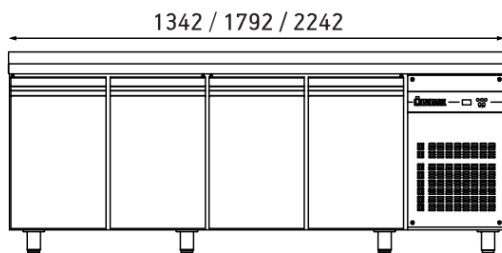

## UBI7179G Underbench Fridge Glass

Shown on legs,  
supplied on castors

- Suitable for 1/1 GN pans
- Embedded controller
- Heavy duty stainless steel interior and exterior 304
- Self closing doors
- Automatic defrost
- 0°C to +10°C
- Ambient 43°C
- Supplied on castors
- Manufacture code: PNRP999/GL/AUS

### Technical Specifications

Power: 0.35kW  
Voltage: 240V  
Dimensions: 1790 x 700 x 890mm  
Weight: 106kg  
Origin: Greece

Castors will add  
17mm to the height