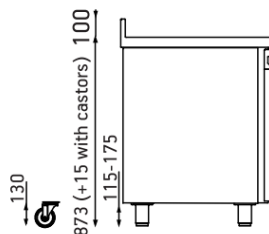

## UBI7179G Underbench Fridge Glass

Shown on legs,  
supplied on castors

- Suitable for 1/1 GN pans
- Embedded controller
- Heavy duty stainless steel interior and exterior 304
- Self closing doors
- Automatic defrost
- 0°C to +10°C
- Ambient 43°C
- Supplied on castors
- Manufacture code: PNRP999/GL/AUS

### Technical Specifications

Power: 0.35kW  
Voltage: 240V  
Dimensions: 1790 x 700 x 890mm  
Weight: 106kg  
Origin: Greece

Castors will add  
17mm to the height