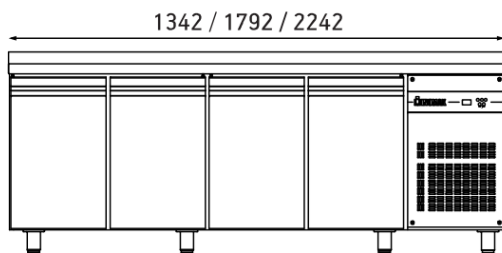

UBI7134G Underbench Fridge Glass

Shown on legs,
supplied on castors

- Suitable for 1/1 GN pans
- Embedded controller
- Heavy duty stainless steel interior and exterior 304
- Self closing doors
- Automatic defrost
- 0°C to +10°C
- Ambient 43°C
- Supplied on castors
- Manufacture code: PNRP99/GL/AUS

Technical Specifications

Power: 0.35kW

Voltage: 240V

Dimensions: 1345 x 700 x 890mm

Weight: 106kg

Origin: Greece

Castors will add
17mm to the height