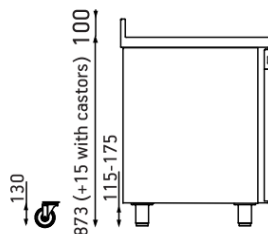

Technical Specifications

Power: 0.35kW

Voltage: 240V

Dimensions: 1345 x 700 x 890mm

Weight: 106kg

Origin: Greece

Castors will add
17mm to the height