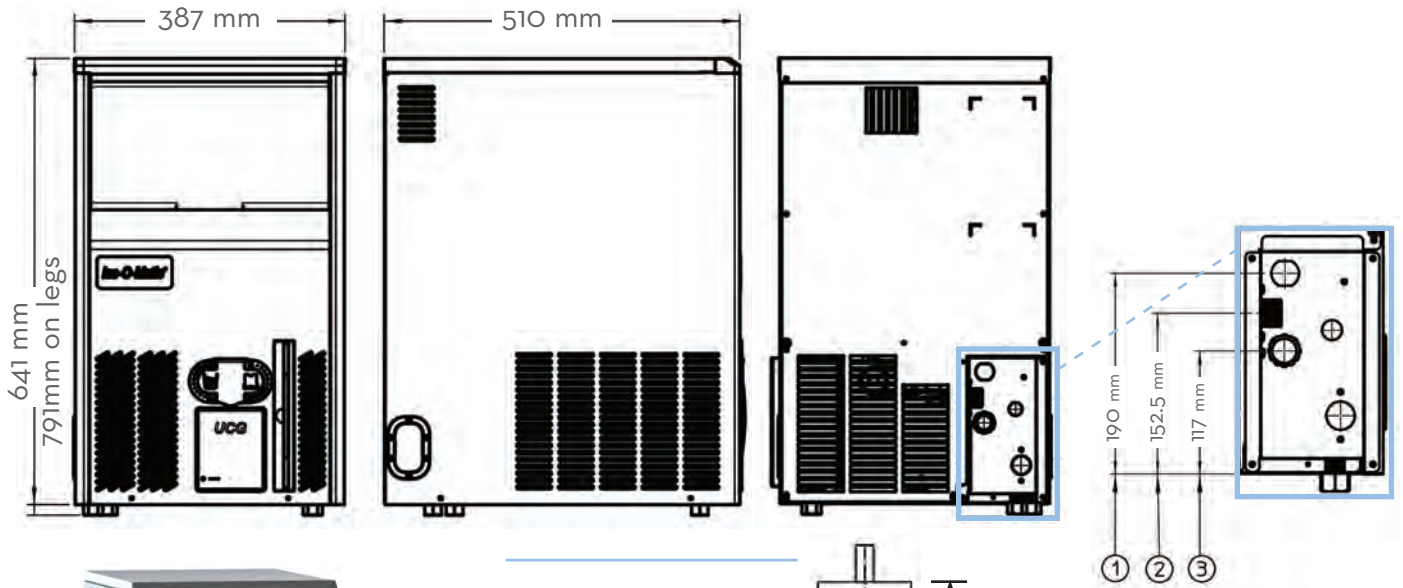

UCGO65A

Features

- Produces clear, long-lasting gourmet cubes.
- Space-saving 387 mm wide under-counter design.
- Produces up to 27 kg of ice per day.
- Constructed from sturdy, corrosion-resistant stainless steel and fingerprint-proof plastic.
- Ideal for any under-counter or bar application.
- Contemporary, elegant design.
- Environmentally friendly R134A refrigerant.
- Easily adjust the thickness of your ice from the front of the machine!

Space-Saving Solutions

- Front air discharge design for compact spaces.
- Low profile top saves counter space.
- Stores up to 8 kg of ice.
- Easy front access to ice.
- Removable Air Filter.

Options & Accessories

Ice Form

GOURMET ICE

GOURMET ICE DIMENSIONS

Height	30.5 mm
Diameter	34.25 mm

UCGO65A GOURMET SERIES UNDERCOUNTER

LEGS INCLUDED
150 mm high

- 1 - Power Cord
- 2 - 19 mm Water Inlet
- 3 - 20 mm Water Drain

Operating Requirements

	MINIMUM	MAXIMUM
	50 Hz	
Ambient Temp. Range Air	10 °C	43 °C
Water Temp.	5 °C	38 °C
Water Pressure	1 BAR	5 BAR
Electrical Voltage	230V/50Hz/1ph	

Dimensions

ALL MODELS	
W x D x H (mm)	387 x 510 x 791 on legs