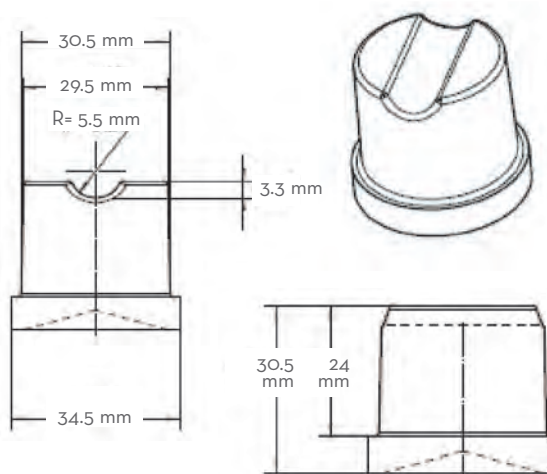

Ice Form

GOURMET ICE

GOURMET ICE DIMENSIONS

Height	30.5 mm
Diameter	34.25 mm

UCGO65A GOURMET SERIES UNDERCOUNTER

LEGS INCLUDED
150 mm high

- 1 - Power Cord
- 2 - 19 mm Water Inlet
- 3 - 20 mm Water Drain

Operating Requirements

	MINIMUM	MAXIMUM
	50 Hz	
Ambient Temp. Range Air	10 °C	43 °C
Water Temp.	5 °C	38 °C
Water Pressure	1 BAR	5 BAR
Electrical Voltage	230V/50Hz/1ph	

Dimensions

ALL MODELS	
W x D x H (mm)	387 x 510 x 791 on legs