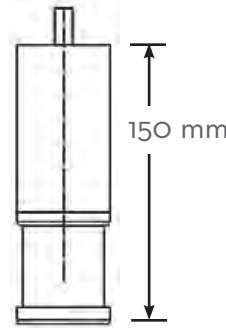

Ice Form

GOURMET ICE

GOURMET ICE DIMENSIONS

Height	30.5 mm
Diameter	34.25 mm

UCGO65A GOURMET SERIES UNDERCOUNTER

LEGS INCLUDED
150 mm high

- 1 - Power Cord
- 2 - 19 mm Water Inlet
- 3 - 20 mm Water Drain

Operating Requirements

	MINIMUM	MAXIMUM
	50 Hz	
Ambient Temp. Range Air	10 °C	43 °C
Water Temp.	5 °C	38 °C
Water Pressure	1 BAR	5 BAR
Electrical Voltage	230V/50Hz/1ph	

Dimensions

ALL MODELS	
W x D x H (mm)	387 x 510 x 791 on legs