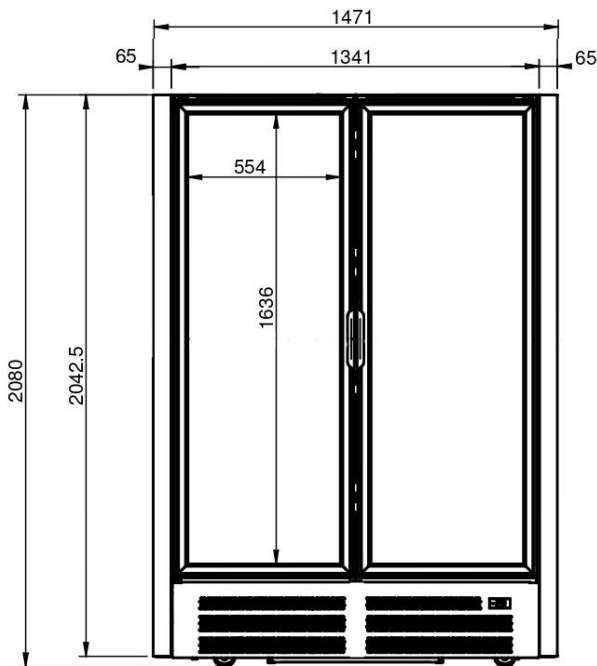

Model	Cabinet dimension L x W x H	Volume in litres		Operating temperature	Refrigerant
		Gross	Net		
Glad 2D	1471 x 850 x 2080	1293	1009	-18°/-25°C	R507A/R404A/R290

Model	Packing dimension L x W x H	Quantity on container		Cooling system	Defrosting system
		20'	40'		
Glad 2D	1620 x 970 x 2260	7	14	Ventilated	Automatic

ACCESSORIES

	STD	OPT
4 wheels and 2 adjustable feet	●	
Lock system		●
Bumper		●
LED light front canopy		●

epta refrigeration

PLUG-IN POWER

TECHNICAL DETAILS

Model	Cabinet dimension L x W x H	Volume in litres		Operating temperature	Refrigerant
		Gross	Net		
Glad 3D	2139 x 850 x 2080	1936	1511	-18°/-25°C	R507A/R404A/R290

Model	Packing dimension L x W x H	Quantity on container		Cooling system	Defrosting system
		20'	40'		
Glad 3D	2270 x 970 x 2260	6	12	Ventilated	Automatic

ACCESSORIES

	STD	OPT
4 wheels and 6 adjustable feet	●	
Lock system		●
Bumper		●
LED light front canopy		●