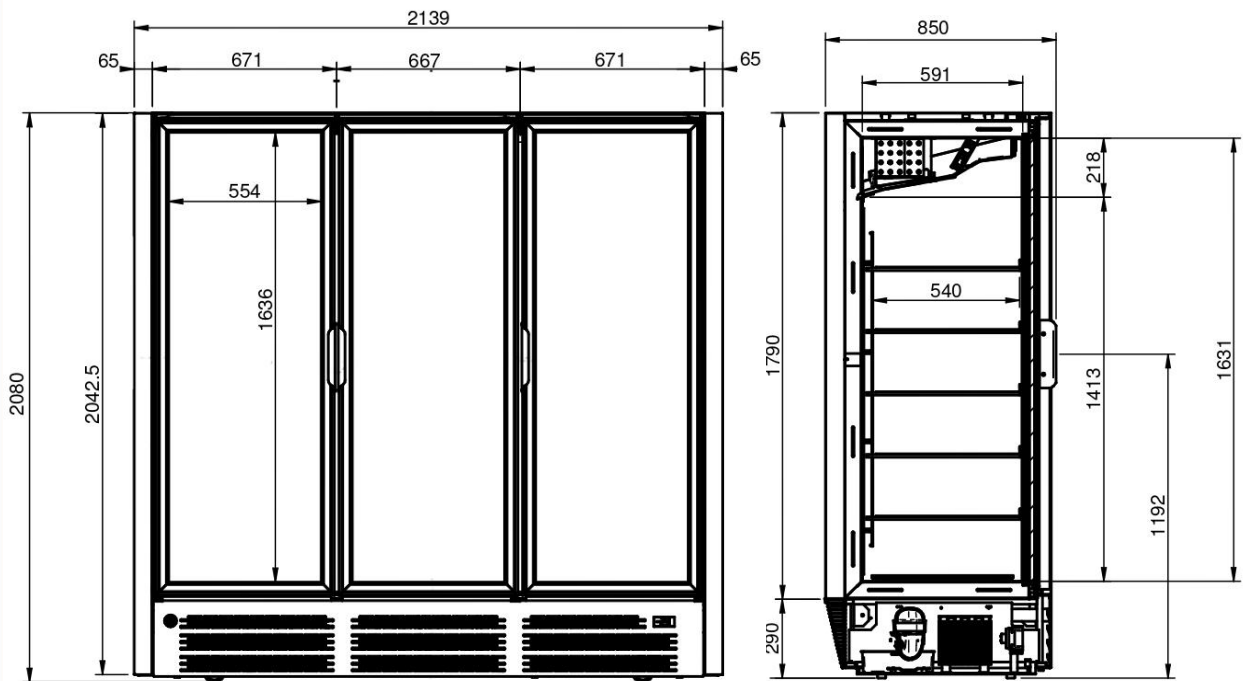

Model	Cabinet dimension L x W x H	Volume in litres		Operating temperature	Refrigerant
		Gross	Net		
Glad 2D	1471 x 850 x 2080	1293	1009	-18°/-25°C	R507A/R404A/R290

Model	Packing dimension L x W x H	Quantity on container		Cooling system	Defrosting system
		20'	40'		
Glad 2D	1620 x 970 x 2260	7	14	Ventilated	Automatic

ACCESSORIES

	STD	OPT
4 wheels and 2 adjustable feet	●	
Lock system		●
Bumper		●
LED light front canopy		●

epta refrigeration

PLUG-IN POWER

TECHNICAL DETAILS

Model	Cabinet dimension L x W x H	Volume in litres		Operating temperature	Refrigerant
		Gross	Net		
Glad 3D	2139 x 850 x 2080	1936	1511	-18°/-25°C	R507A/R404A/R290

Model	Packing dimension L x W x H	Quantity on container		Cooling system	Defrosting system
		20'	40'		
Glad 3D	2270 x 970 x 2260	6	12	Ventilated	Automatic

ACCESSORIES

	STD	OPT
4 wheels and 6 adjustable feet	●	
Lock system		●
Bumper		●
LED light front canopy		●