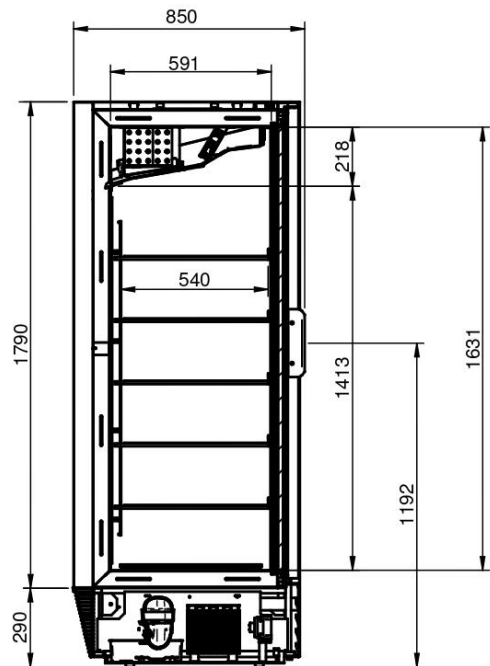

Model	Cabinet dimension L x W x H	Volume in litres		Operating temperature	Refrigerant
		Gross	Net		
Glad 2D	1471 x 850 x 2080	1293	1009	-18°/-25°C	R507A/R404A/R290

Model	Packing dimension L x W x H	Quantity on container		Cooling system	Defrosting system
		20'	40'		
Glad 2D	1620 x 970 x 2260	7	14	Ventilated	Automatic

ACCESSORIES

	STD	OPT
4 wheels and 2 adjustable feet	●	
Lock system		●
Bumper		●
LED light front canopy		●

epta refrigeration

PLUG-IN POWER

TECHNICAL DETAILS

Model	Cabinet dimension L x W x H	Volume in litres		Operating temperature	Refrigerant
		Gross	Net		
Glad 3D	2139 x 850 x 2080	1936	1511	-18°/-25°C	R507A/R404A/R290