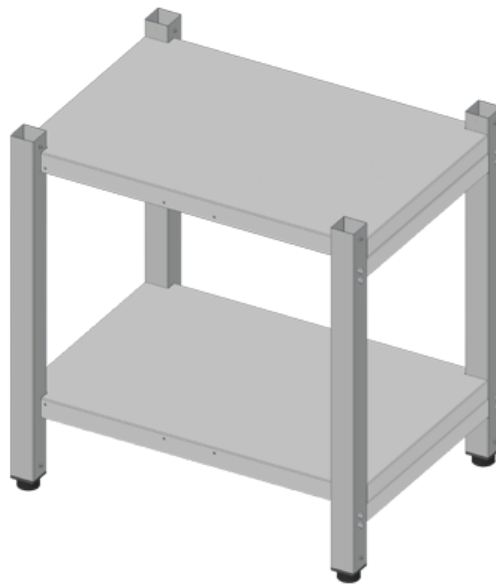

## High open stand - XWVRC-0011-H

Dimensions	732x546x692 WxDxH mm
weight	10 Kg
Compatible models	<b>CHEFTOP</b> GN1-1