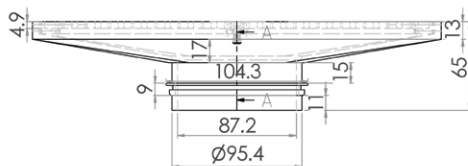

## 300mm Square Floor Waste (suits 100mm pipe)

**FW-300S-304**

**FW-300S-316**

- 300mm Square, Hinged Grate
- Heel Proof
- 304 or 316 Grade Stainless Steel
- Suits 100mm DWV, HDPE Pipe

Top

Front

Cross Section