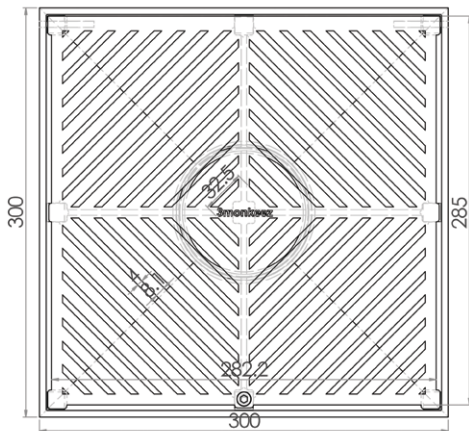

## 300mm Square Floor Waste (suits 100mm pipe)

**FW-300S-304**

**FW-300S-316**

- 300mm Square, Hinged Grate
- Heel Proof
- 304 or 316 Grade Stainless Steel
- Suits 100mm DWV, HDPE Pipe

Top

Front

Cross Section