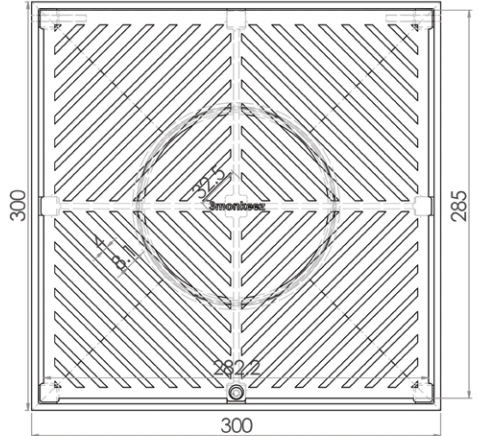

## 300mm Square Floor Waste (suits 150mm pipe)

**FW-300S-150-304**

**FW-300S-150-316**

- 300mm Square, Hinged Grate
- Heel Proof
- 304 or 316 Grade Stainless Steel
- Suits 150mm DWV, HDPE Pipe

Top

Front

Cross Section