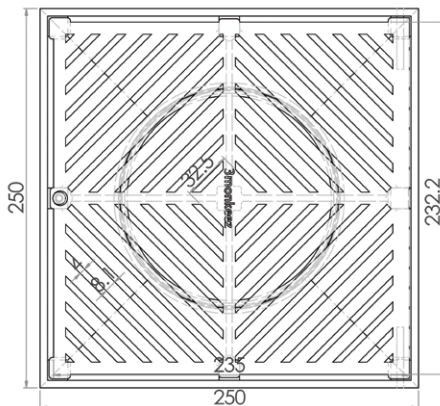

250mm Square Floor Waste (suits 150mm pipe)

FW-250S-150-304

FW-250S-150-316

- Hinged Grate
- Heel Proof
- 304 or 316 Grade Stainless Steel
- Suits 150mm DWV, HDPE Pipe

Top

Front

Cross Section