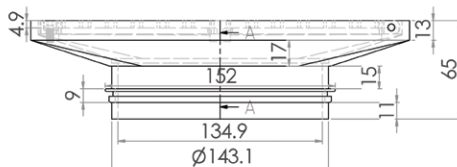

250mm Square Floor Waste (suits 150mm pipe)

FW-250S-150-304

FW-250S-150-316

- Hinged Grate
- Heel Proof
- 304 or 316 Grade Stainless Steel
- Suits 150mm DWV, HDPE Pipe

Top

Front

Cross Section