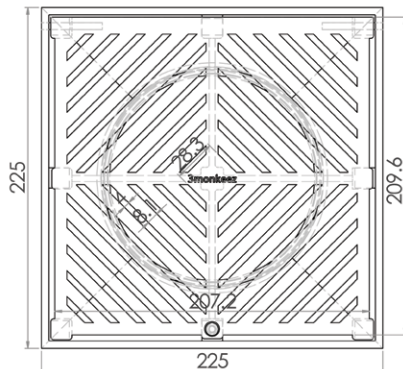

225mm Square Floor Waste (suits 150mm pipe)

FW-225S-150-304

FW-225S-150-316

- Hinged Grate
- Heel Proof
- 304 or 316 Grade Stainless Steel
- Suits 150mm DWV, HDPE Pipe

Top

Front

Cross Section