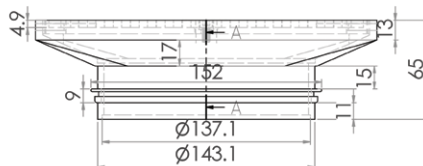

225mm Square Floor Waste (suits 150mm pipe)

FW-225S-150-304

FW-225S-150-316

- Hinged Grate
- Heel Proof
- 304 or 316 Grade Stainless Steel
- Suits 150mm DWV, HDPE Pipe

Top

Front

Cross Section