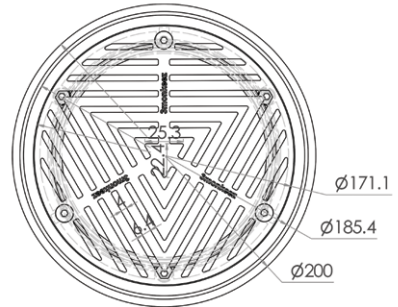

200mm Round Vinyl Floor Waste (suits 150mm pipe)

FW-200VRT-150-304

FW-200VRT-150-316

- Removable Grate
- Heel Proof
- Suit Vinyl Floor Application
- Includes Vinyl Clamp
- 304 or 316 Grade Stainless Steel
- Suits 150mm DWV, HDPE Pipe

Top

Front

Cross Section