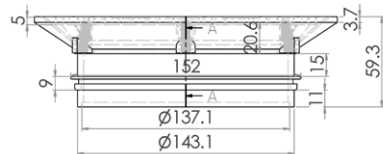

200mm Round Vinyl Floor Waste (suits 150mm pipe)

FW-200VRT-150-304

FW-200VRT-150-316

- Removable Grate
- Heel Proof
- Suit Vinyl Floor Application
- Includes Vinyl Clamp
- 304 or 316 Grade Stainless Steel
- Suits 150mm DWV, HDPE Pipe

Top

Front

Cross Section