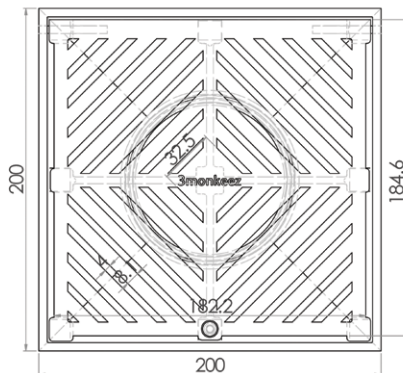

200mm Square Floor Waste (suits 100mm pipe)

FW-200S-304

FW-200S-316

- Hinged Grate
- Heel Proof
- 304 or 316 Grade Stainless Steel
- Suits 100mm DWV, HDPE Pipe

Top

Front

Cross Section