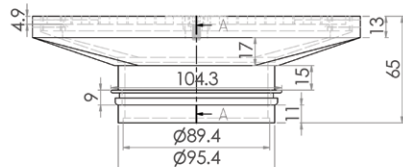

200mm Square Floor Waste (suits 100mm pipe)

FW-200S-304

FW-200S-316

- Hinged Grate
- Heel Proof
- 304 or 316 Grade Stainless Steel
- Suits 100mm DWV, HDPE Pipe

Top

Front

Cross Section