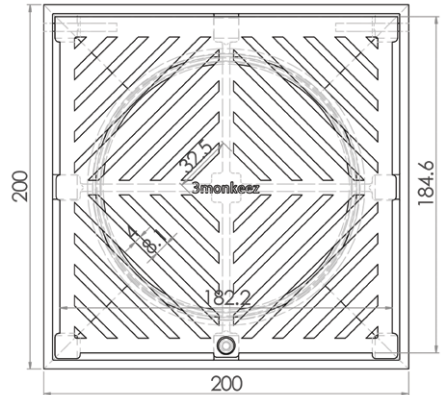

## 200mm Square Floor Waste (suits 150mm pipe)

**FW-200S-150-304**

**FW-200S-150-316**

- Hinged Grate
- Heel Proof
- 304 or 316 Grade Stainless Steel
- Suits 150mm DWV, HDPE Pipe

Top

Front

Cross Section