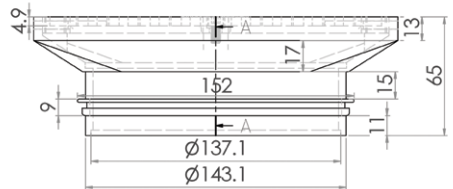

## 200mm Square Floor Waste (suits 150mm pipe)

**FW-200S-150-304**

**FW-200S-150-316**

- Hinged Grate
- Heel Proof
- 304 or 316 Grade Stainless Steel
- Suits 150mm DWV, HDPE Pipe

Top

Front

Cross Section