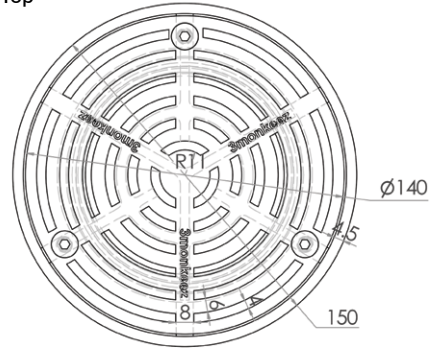

150mm Round Floor Waste

FW-150R-304

FW-150R-316

- Removable Grate
- Heel Proof
- 304 or 316 Grade Stainless Steel
- Suits 100mm DWV, HDPE Pipe

Top

Front

Cross Section