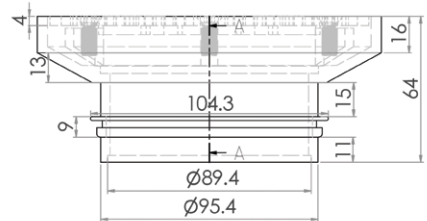

150mm Round Floor Waste

FW-150R-304

FW-150R-316

- Removable Grate
- Heel Proof
- 304 or 316 Grade Stainless Steel
- Suits 100mm DWV, HDPE Pipe

Top

Front

Cross Section