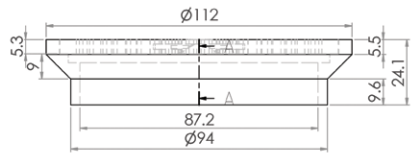

112mm Round Drop in Floor Waste

FW-100RL-304

FW-100RL-316

- 112mm Round
- Heel Proof
- 304 or 316 Grade Stainless Steel
- Suits 100mm DWV, HDPE Pipe

10 YEAR WARRANTY

Top

Front

Cross Section