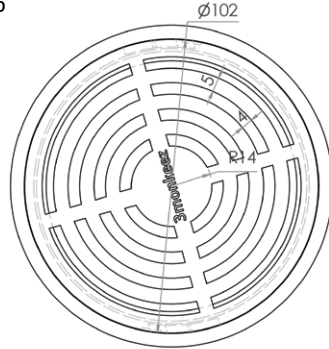

112mm Round Drop in Floor Waste

FW-100RL-304

FW-100RL-316

- 112mm Round
- Heel Proof
- 304 or 316 Grade Stainless Steel
- Suits 100mm DWV, HDPE Pipe

10 YEAR WARRANTY

Top

Front

Cross Section