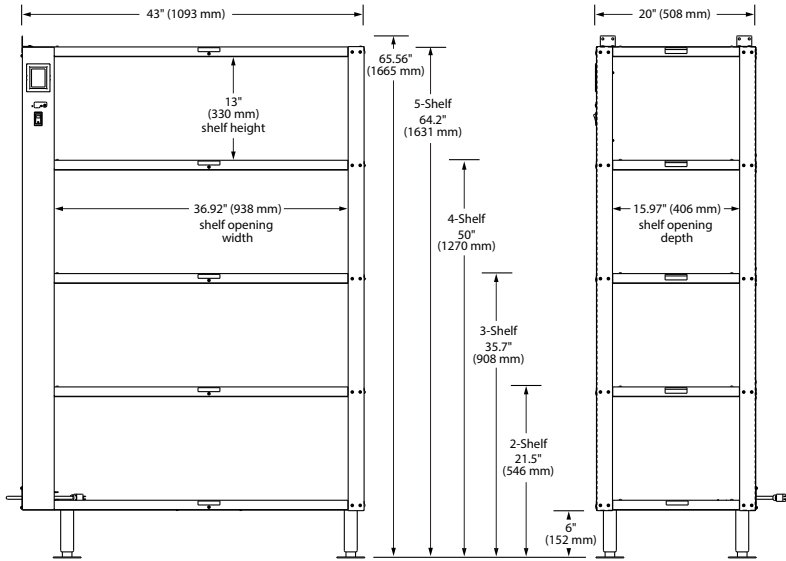

Glo-Ray 2-Go® Heated Shelves

Models: GRS2G-3920-2, -3, -4, -5

Front View

Side View

SPECIFICATIONS Glo-Ray 2-Go® Heated Shelves

The shaded areas contain electrical information for international models

Model	Description	Dimensions (W x D x H[†])	Volts	Watts	Amps	Plug	Approx. Ship Weight
GRS2G-3920-2	2 shelves	43" x 20" x 21.5" (1093 x 508 x 546 mm)	120	704	5.6	NEMA 5-15P	150 lbs. (69 kg)
			220	644	2.9	BS-1363, CEE 7/7 Schuko	
			230	704	3.1	BS-1363, CEE 7/7 Schuko	
			240	766	3.2	BS-1363, AS-3112, CEE 7/7 Schuko	
GRS2G-3920-3	3 shelves	43" x 20" x 35.7" (1093 x 508 x 908 mm)	120	1055	8.8	NEMA 5-15P	175 lbs. (80 kg)
			220	965	4.4	BS-1363, CEE 7/7 Schuko	
			230	1055	4.6	BS-1363, CEE 7/7 Schuko	
			240	1148	4.8	BS-1363, AS-3112, CEE 7/7 Schuko	
GRS2G-3920-4	4 shelves	43" x 20" x 50" (1093 x 508 x 1270 mm)	120	1406	11.7	NEMA 5-15P	200 lbs. (91 kg)
			220	1285	5.8	BS-1363, CEE 7/7 Schuko	
			230	1406	6.1	BS-1363, CEE 7/7 Schuko	
			240	1529	6.4	BS-1363, AS-3112, CEE 7/7 Schuko	
GRS2G-3920-5	5 shelves	43" x 20" x 64.2" (1093 x 508 x 1631 mm)	120	1757	14.6	NEMA 5-15P*	225 lbs. (103 kg)
			220	1607	7.3	BS-1363, CEE 7/7 Schuko	
			230	1757	7.6	BS-1363, CEE 7/7 Schuko	
			240	1912	8.0	BS-1363, AS-3112, CEE 7/7 Schuko	

† Height does not include 1.35" side wall mounting brackets.

*Canadian models use NEMA 5-20P.

CORD LOCATION

Server side, bottom corner - is an 45° recessed cord.

PLUG CONFIGURATIONS

NEMA 5-15P

NEMA 5-20P

BS-1363

AS 3112

CEE 7/7 Schuko

PRODUCT SPECS

Glo-Ray 2-Go® Heated Shelves

The Heated Shelves shall be a Glo-Ray 2-Go® Model ... , rated at ... volts, and ... watts, by the Hatco Corporation, Milwaukee, WI 53234 U.S.A.

The shelves shall consist of thermostatically-controlled heated base, touchscreen controls with separate heat and timer for each shelf and a 6' (1829 mm) recessed

cord with plug attached.

Accessories shall include side and back panels.

Warranty consists of 24/7 parts and service assistance (U.S. and Canada only).

HATCO CORPORATION

P.O. Box 340500 Milwaukee, WI 53234-0500 U.S.A. | (414) 671-6350

www.hatcocorp.com

support@hatcocorp.com

[Find a Hatco Rep](#)

[Image Library](#)

[Document Library](#)

[Patents](#)

[Chat](#)