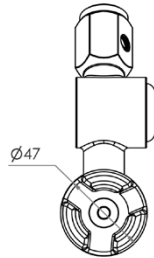

Commercial Tapware

GUARDIAN TAPWARE

45 Degree Silicone Mouthguard Bubbler with Wall Mount Sensor

T-3MSS-BUBS45SWB (battery operated)

T-3MSS-BUBS45SWM (mains operated)

- Infrared 6 sec timed sensor
- Full S/S construction
- Equipped with 3monkeez sensor technology for hands-free operation
- Sensor is wall mounted
- Available as battery powered or mains operated

■ 1/2" F1BSP Inlet

- Ideally suited for use with 3monkeez PT-7 troughs
- Unique rubber mouthguard that protects teeth
- WELS 6 Star 1.5LPM
- Working pressure range 150kPa-500kPa
- Maximum operating temperature 40 degrees

Top

Front

Side