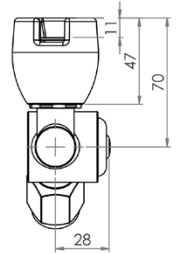

Commercial Tapware

GUARDIAN TAPWARE

45 Degree Silicone Mouthguard Bubbler with Wall Mount Sensor

T-3MSS-BUBS45SWB (battery operated)

T-3MSS-BUBS45SWM (mains operated)

- Infrared 6 sec timed sensor
- Full S/S construction
- Equipped with 3monkeez sensor technology for hands-free operation
- Sensor is wall mounted
- Available as battery powered or mains operated

■ 1/2" F1BSP Inlet

- Ideally suited for use with 3monkeez PT-7 troughs
- Unique rubber mouthguard that protects teeth
- WELS 6 Star 1.5LPM
- Working pressure range 150kPa-500kPa
- Maximum operating temperature 40 degrees

Top

Front

Side