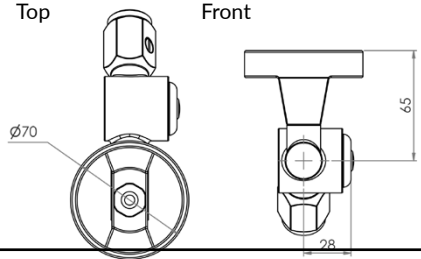

Commercial Tapware

GUARDIAN TAPWARE

45 Degree Metal Mouthguard Bubbler with Wall Mount Sensor

T-3MSS-BUB45SWB (battery operated)

T-3MSS-BUB45SWM (mains operated)

- Infrared 6 sec timed sensor
- Full S/S construction
- Equipped with 3monkeez sensor technology for hands-free operation
- Sensor is wall mounted
- Available as battery powered or mains operated
- 1/2" FI BSP Inlet
- WELS 6 Star 1.5LPM
- Working pressure range 150kPa-500kPa
- Maximum operating temperature 40 degrees

Side