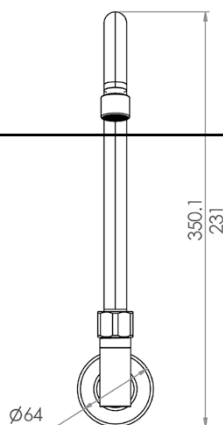

Commercial Tapware

GUARDIAN[®] TAPWARE

Wall Elbow with Gooseneck Swivel Spout

T-3MWEG07 – 7" spout

T-3MWEG12 – 12" spout

- Full S/S construction
- ½" FI BSP inlet
- Available with a 7" or 12" gooseneck spout – 4 star 7.5LPM
- Working pressure range 150kPa-500kPa
- Maximum operating temperature 80 degrees

Top

Front

Side