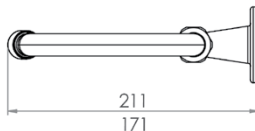

Commercial Tapware

GUARDIAN TAPWARE®

Wall Elbow with Gooseneck Swivel Spout

T-3MWEG07 – 7" spout

T-3MWEG12 – 12" spout

- Full S/S construction
- ½" FI BSP inlet
- Available with a 7" or 12" gooseneck spout – 4 star 7.5LPM
- Working pressure range 150kPa-500kPa
- Maximum operating temperature 80 degrees

Top

Front

Side