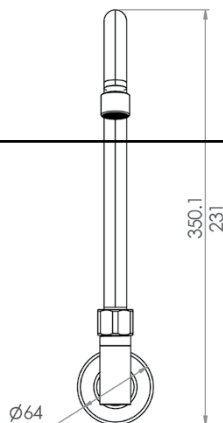

Commercial Tapware

GUARDIAN TAPWARE®

Wall Elbow with Gooseneck Swivel Spout

T-3MWEG07 – 7" spout

T-3MWEG12 – 12" spout

- Full S/S construction
- ½" FI BSP inlet
- Available with a 7" or 12" gooseneck spout – 4 star 7.5LPM
- Working pressure range 150kPa-500kPa
- Maximum operating temperature 80 degrees

Top

Front

Side