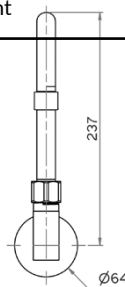

## Wall Elbow with Spout

T-3MWE06 – 6" spout

T-3MWE08 – 8" spout

T-3MWE12 – 12" spout

- Full S/S construction
- Wall elbow with 1/2" FI BSP inlet
- Available with a 6", 8" or 12" spout – 3 star 8LPM
- Working pressure range 150kPa-500kPa
- Maximum operating temperature 80 degrees

Top

Front

Side