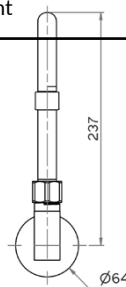

Commercial Tapware

Lead Free

GUARDIAN[®] TAPWARE

Wall Elbow with Spout

T-3MWE06 – 6" spout

T-3MWE08 – 8" spout

T-3MWE12 – 12" spout

- Full S/S construction
- Wall elbow with 1/2" FI BSP inlet
- Available with a 6", 8" or 12" spout – 3 star 8LPM
- Working pressure range 150kPa-500kPa
- Maximum operating temperature 80 degrees

Top

Front

Side