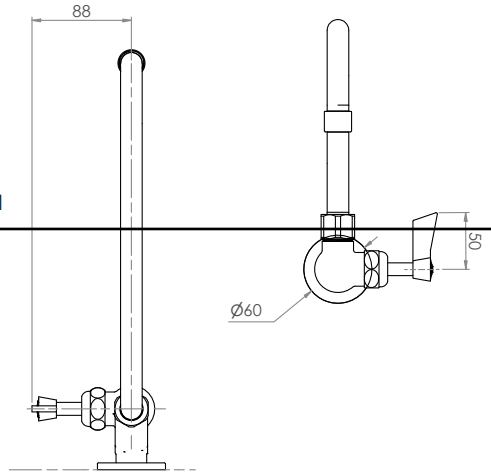

Commercial Tapware

GUARDIAN TAPWARE

Single Wall Mount Body with Spout

T-3MSW06 – 6" spout

T-3MSW08 – 8" spout

T-3MSW12 – 12" spout

- Full S/S construction
- Single control tap for single temperature, cold or pre-mixed water
- ½" FI BSP inlet
- Available with a 6", 8" or 12" spout – 3 star 8LPM
- Working pressure range 150kPa-500kPa
- Maximum operating temperature 80 degrees

Top

Front

Side