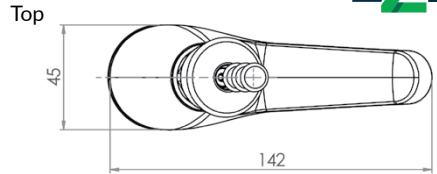

## Push Button Pillar Tap

**T-3MSS-PTMPB** – Mechanical Operation-On/Off

**T-3MSS-PT6PB** – 6 Second Timed Flow

**T-3MSS-PT18PB** – 18 Second Timed Flow

**T-3MSS-PTAPB** – Adjustable Timed Flow

- Full S/S construction
- ½" MI BSP
- WELS 6 Star 3LPM
- Working pressure range 150kPa-500kPa
- Maximum operating temperature 60 degrees