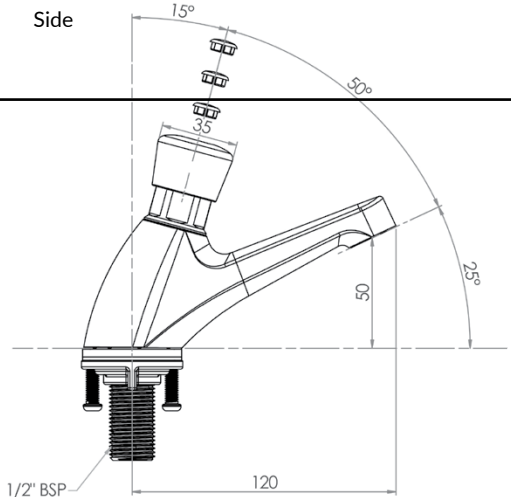

## Push Button Pillar Tap

**T-3MSS-PTMPB** – Mechanical Operation-On/Off

**T-3MSS-PT6PB** – 6 Second Timed Flow

**T-3MSS-PT18PB** – 18 Second Timed Flow

**T-3MSS-PTAPB** – Adjustable Timed Flow

- Full S/S construction
- ½" MI BSP
- WELS 6 Star 3LPM
- Working pressure range 150kPa-500kPa
- Maximum operating temperature 60 degrees