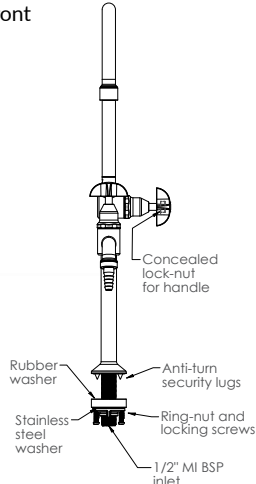

Commercial Tapware

GUARDIAN® TAPWARE

School Pattern Type 8 Laboratory Tap with Vandal Resistant Aerator on Main Spout

T-3MSS-LABFG08-A

- Variable Fixed Spout Position
  (Handle Can Be Positioned Left or Right)
- Single ½" MI BSP Inlet
- Vandal Resistant School Pattern Handle
- Jumper Valve
- WELS 5* 6LPM
- 500kPa Maximum Working Pressure
- 304 Grade S/S
- Anti-Turn Security Lugs
- Laminar Flow Vandal Resistant Aerator
- EFSG Compliant

Front