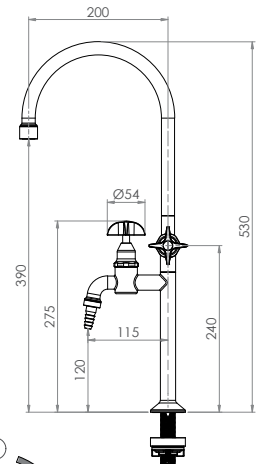

Commercial Tapware

GUARDIAN® TAPWARE

School Pattern Type 8 Laboratory Tap with Vandal Resistant Aerator on Main Spout

T-3MSS-LABFG08-A

- Variable Fixed Spout Position
  (Handle Can Be Positioned Left or Right)
- Single ½" MI BSP Inlet
- Vandal Resistant School Pattern Handle
- Jumper Valve
- WELS 5* 6LPM
- 500kPa Maximum Working Pressure
- 304 Grade S/S
- Anti-Turn Security Lugs
- Laminar Flow Vandal Resistant Aerator
- EFSG Compliant

Side

*Exclusions apply

3monkeez.com.au