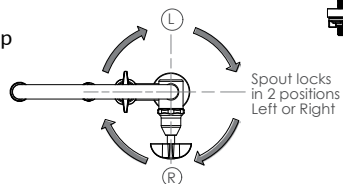

Top

*Exclusions apply

3monkeez.com.au