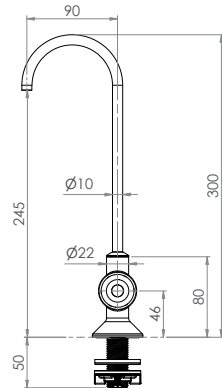

Commercial Tapware

GUARDIAN® TAPWARE

Bench Mount Stainless Steel Bottle Filler with Push Button

T-3MSS-HBFP

- Spout Locks Into 8 Different Positions
- Full S/S Construction
- WELS 6 Star 3LPM
- Working Pressure Range 150kPa-500kPa
- Maximum Operating Temperature 40 Degrees

Top

Side

Front

*Exclusions apply

3monkeez.com.au