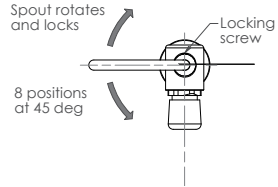

Commercial Tapware

GUARDIAN® TAPWARE

Bench Mount Stainless Steel Bottle Filler with Push Button

T-3MSS-HBFP

- Spout Locks Into 8 Different Positions
- Full S/S Construction
- WELS 6 Star 3LPM
- Working Pressure Range 150kPa-500kPa
- Maximum Operating Temperature 40 Degrees

Top