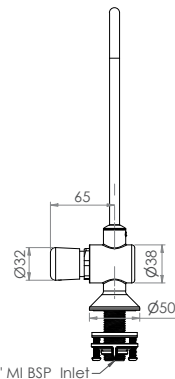

Commercial Tapware

GUARDIAN[®] TAPWARE

Bench Mount Stainless Steel Bottle Filler with Push Button

T-3MSS-HBFP

- Spout Locks Into 8 Different Positions
- Full S/S Construction
- WELS 6 Star 3LPM
- Working Pressure Range 150kPa-500kPa
- Maximum Operating Temperature 40 Degrees

Top

Side

Front

*Exclusions apply

3monkeez.com.au