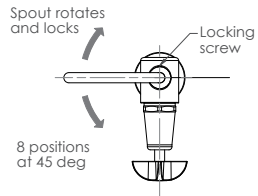

## Bench Mount Stainless Steel Bottle Filler with Cam Handle

### T-3MSS-HBFC

- Spout Locks Into 8 Different Positions
- Full S/S Construction
- WELS 6 Star 3LPM
- Working Pressure Range 150kPa-500kPa
- Maximum Operating Temperature 40 Degrees

Top

Side

Front

\*Exclusions apply