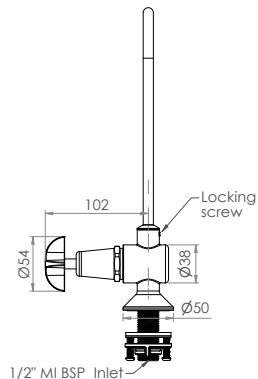

## Bench Mount Stainless Steel Bottle Filler with Cam Handle

### T-3MSS-HBFC

- Spout Locks Into 8 Different Positions
- Full S/S Construction
- WELS 6 Star 3LPM
- Working Pressure Range 150kPa-500kPa
- Maximum Operating Temperature 40 Degrees

Top

Side

Front

\*Exclusions apply