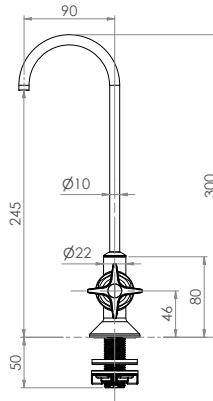

## Bench Mount Stainless Steel Bottle Filler with Cam Handle

### T-3MSS-HBFC

- Spout Locks Into 8 Different Positions
- Full S/S Construction
- WELS 6 Star 3LPM
- Working Pressure Range 150kPa-500kPa
- Maximum Operating Temperature 40 Degrees

Top

Side

Front

\*Exclusions apply