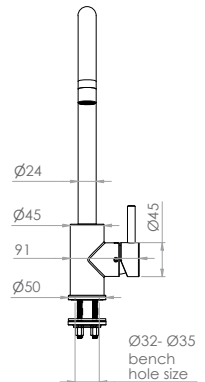

Commercial Tapware

GUARDIAN[®] TAPWARE

Stainless Steel Swivel Gooseneck Sink Mixer

T-3MSS-GS5MIX

- Full S/S Construction
- Includes Flexi Hoses – ½" FI BSP
- WELS 5 Star 5.5LPM
- Adjustable to Suit Fixed or Swivel Spout
- Working Pressure Range 150kPa-500kPa
- Maximum Operating Temperature 80 Degrees

Side

Top

*** Spout may also be locked in centre position

Front

*Exclusions apply

3monkeez.com.au