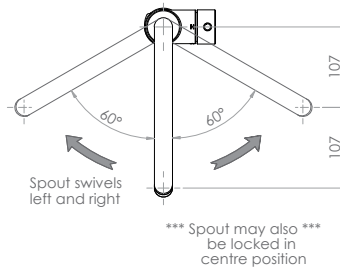

Commercial Tapware

GUARDIAN[®] TAPWARE

Stainless Steel Swivel Gooseneck Sink Mixer

T-3MSS-GS5MIX

- Full S/S Construction
- Includes Flexi Hoses – ½" FI BSP
- WELS 5 Star 5.5LPM
- Adjustable to Suit Fixed or Swivel Spout
- Working Pressure Range 150kPa-500kPa
- Maximum Operating Temperature 80 Degrees

Side

Top

*** Spout may also be locked in centre position

Front

*Exclusions apply

3monkeez.com.au