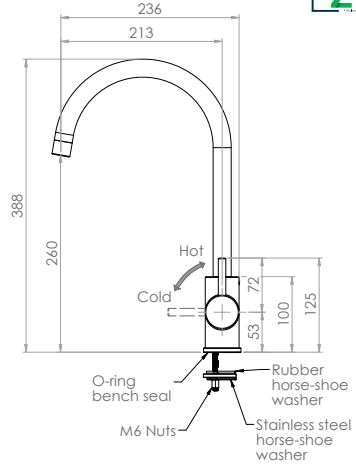

Commercial Tapware

GUARDIAN[®] TAPWARE

Stainless Steel Swivel Gooseneck Sink Mixer

T-3MSS-GS5MIX

- Full S/S Construction
- Includes Flexi Hoses – ½" FI BSP
- WELS 5 Star 5.5LPM
- Adjustable to Suit Fixed or Swivel Spout
- Working Pressure Range 150kPa-500kPa
- Maximum Operating Temperature 80 Degrees

Side

Top

*** Spout may also be locked in centre position

Front

*Exclusions apply

3monkeez.com.au