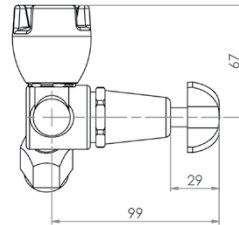

Commercial Tapware

GUARDIAN TAPWARE

45 Degree Cam Action Bubbler With Silicone Mouthguard

T-3MSS-BUBS45C

- Full S/S construction
- Self-closing valves for water efficiency
- Ideally suited for our PT-7 troughs
- Unique silicone mouthguard that protects teeth
- Working pressure range 150kPa-500kPa
- Maximum operating temperature 40 degrees
- WELS 6 Star 1.5LPM

Top

Front

Side