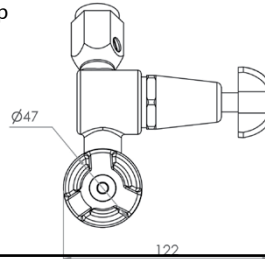

Commercial Tapware

GUARDIAN TAPWARE

45 Degree Cam Action Bubbler With Silicone Mouthguard

T-3MSS-BUBS45C

- Full S/S construction
- Self-closing valves for water efficiency
- Ideally suited for our PT-7 troughs
- Unique silicone mouthguard that protects teeth
- Working pressure range 150kPa-500kPa
- Maximum operating temperature 40 degrees
- WELS 6 Star 1.5LPM

Top

Front

Side