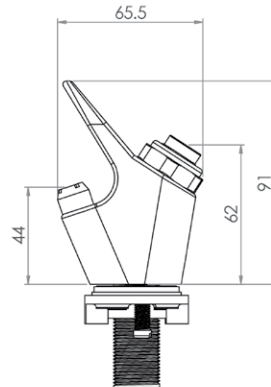

Commercial Tapware

GUARDIAN[®] TAPWARE

Compact Push Button Bubbler

T-3MSS-BUBCPB

- Full S/S Construction
- ½" MI BSP Inlet
- Compact and Hygienic
- WELS 6 Star 1.5LPM
- Working Pressure Range 150kPa-500kPa
- Maximum Operating Temperature 40 Degrees

Top

Side

Front

*Exclusions apply

3monkeez.com.au