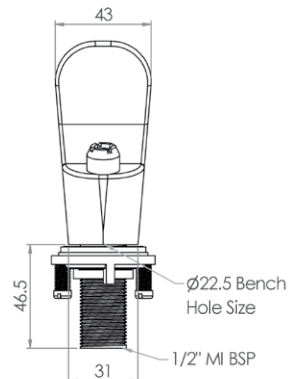

Commercial Tapware

GUARDIAN[®] TAPWARE

Compact Push Button Bubbler

T-3MSS-BUBCPB

- Full S/S Construction
- ½" MI BSP Inlet
- Compact and Hygienic
- WELS 6 Star 1.5LPM
- Working Pressure Range 150kPa-500kPa
- Maximum Operating Temperature 40 Degrees

Top

Side

Front

*Exclusions apply

3monkeez.com.au