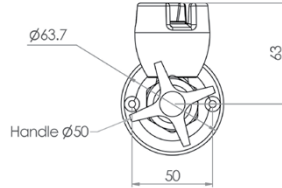

Commercial Tapware

GUARDIAN TAPWARE

Wall Mount Cam Action Bubbler With Silicone Mouthguard

T-3MSS-BUB90C

- Full S/S construction
- Unique silicone mouthguard that protects teeth
- ½" FI BSP inlet
- Self-closing valves for water efficiency
- Working pressure range 150kPa-500kPa
- Maximum operating temperature 40 degrees
- WELS 6 Star 1.5LPM

Front

Side

Top