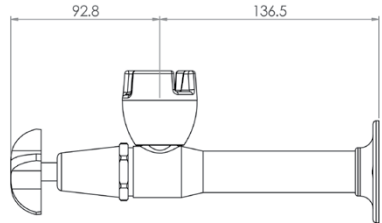

Commercial Tapware

GUARDIAN TAPWARE

Wall Mount Cam Action Bubbler With Silicone Mouthguard

T-3MSS-BUB90C

- Full S/S construction
- Unique silicone mouthguard that protects teeth
- ½" FI BSP inlet
- Self-closing valves for water efficiency
- Working pressure range 150kPa-500kPa
- Maximum operating temperature 40 degrees
- WELS 6 Star 1.5LPM

Front

Side

Top