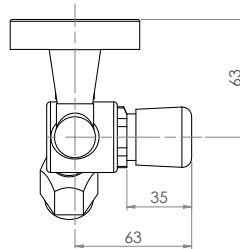

Commercial Tapware

GUARDIAN TAPWARE

45 Degree Push Button Bubbler With Metal Mouthguard

T-3MSS-BUB45P

- Full S/S construction
- Self-closing valves for water efficiency
- Ideally suited for our PT-7 troughs
- Working pressure range 150kPa-500kPa
- Maximum operating temperature 40 degrees
- WELS 6 Star 1.5LPM

Top

Front

Side