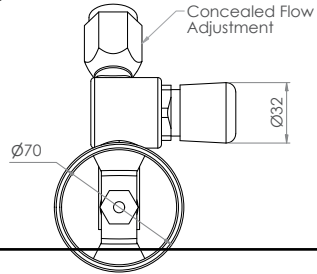

Commercial Tapware

GUARDIAN TAPWARE

45 Degree Push Button Bubbler With Metal Mouthguard

T-3MSS-BUB45P

- Full S/S construction
- Self-closing valves for water efficiency
- Ideally suited for our PT-7 troughs
- Working pressure range 150kPa-500kPa
- Maximum operating temperature 40 degrees
- WELS 6 Star 1.5LPM

Top

Front

Side