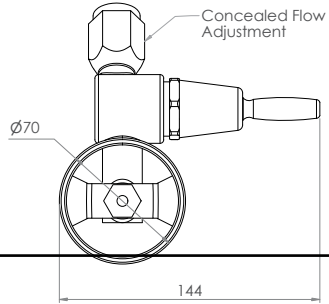

Commercial Tapware

GUARDIAN TAPWARE

45 Degree Lever Handle Bubbler With Metal Mouthguard

T-3MSS-BUB45L

- Full S/S construction
- Self-closing valves for water efficiency
- Ideally suited for our PT-7 troughs
- Working pressure range 150kPa-500kPa
- Maximum operating temperature 40 degrees
- WELS 6 Star 1.5LPM

Top

Front

Side