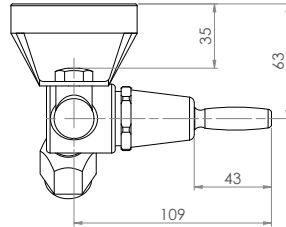

Commercial Tapware

GUARDIAN TAPWARE

45 Degree Lever Handle Bubbler With Metal Mouthguard

T-3MSS-BUB45L

- Full S/S construction
- Self-closing valves for water efficiency
- Ideally suited for our PT-7 troughs
- Working pressure range 150kPa-500kPa
- Maximum operating temperature 40 degrees
- WELS 6 Star 1.5LPM

Top

Front

Side