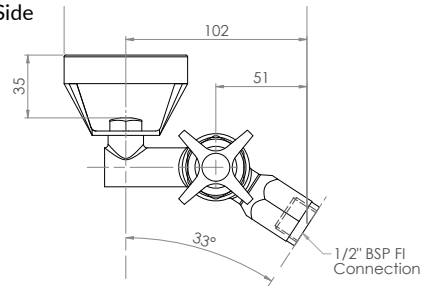

Commercial Tapware

GUARDIAN TAPWARE

45 Degree Cam Action Bubbler With Metal Mouthguard

T-3MSS-BUB45C

- Full S/S construction
- Self-closing valves for water efficiency
- Ideally suited for our PT-7 troughs
- Working pressure range 150kPa-500kPa
- Maximum operating temperature 40 degrees
- WELS 6 Star 1.5LPM

Top

Front

Side

45 Degree Bubblers

The 3monkeez® premium range of bubblers have been designed with durability and versatility in mind. Constructed from complete stainless steel and available with three different handle options, there is bound to be an option to suit your next project.