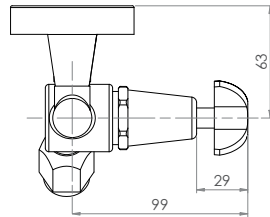

Commercial Tapware

GUARDIAN TAPWARE

45 Degree Cam Action Bubbler With Metal Mouthguard

T-3MSS-BUB45C

- Full S/S construction
- Self-closing valves for water efficiency
- Ideally suited for our PT-7 troughs
- Working pressure range 150kPa-500kPa
- Maximum operating temperature 40 degrees
- WELS 6 Star 1.5LPM

45 Degree Bubblers

The 3monkeez® premium range of bubblers have been designed with durability and versatility in mind. Constructed from complete stainless steel and available with three different handle options, there is bound to be an option to suit your next project.