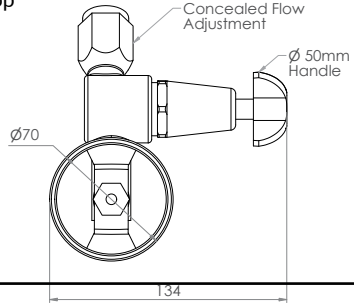

Commercial Tapware

GUARDIAN TAPWARE

45 Degree Cam Action Bubbler With Metal Mouthguard

T-3MSS-BUB45C

- Full S/S construction
- Self-closing valves for water efficiency
- Ideally suited for our PT-7 troughs
- Working pressure range 150kPa-500kPa
- Maximum operating temperature 40 degrees
- WELS 6 Star 1.5LPM

Top

Front

Side

45 Degree Bubblers

The 3monkeez® premium range of bubblers have been designed with durability and versatility in mind. Constructed from complete stainless steel and available with three different handle options, there is bound to be an option to suit your next project.