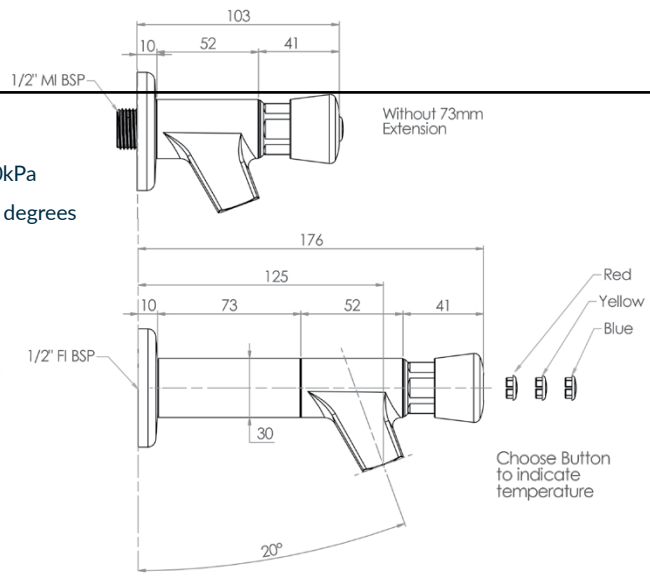

## Push Button Bib Tap

- T-3MSS-BTMPB – Mechanical Operation-On/Off
- T-3MSS-BT6PB – 6 Second Timed Flow
- T-3MSS-BT18PB – 18 Second Timed Flow
- T-3MSS-BTAPB – Adjustable Timed Flow

- Full S/S construction
- 1/2" MI BSP
- 1/2" FI BSP extension piece included
- WELS 6 Star 3LPM
- Working pressure range 150kPa-500kPa
- Maximum operating temperature 60 degrees

## Adjustable Bib and Pillar Taps

3monkeez are first to offer a fully adjustable time flow cartridge as an option for Bib and Pillar Taps.

This unique feature allows the shut off time of the tap to be easily adjusted between 0 seconds (on/off) to 18 seconds plus; giving you the flexibility to vary the flow time to suit any application or requirement. Results may vary to due different pressures.