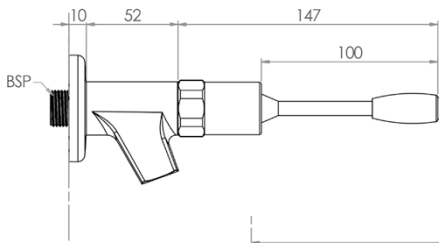

Commercial Tapware

GUARDIAN TAPWARE

Lever Handle Bib Tap

T-3MSS-BTML – Mechanical Operation-On/Off

T-3MSS-BT6L – 6 Second Timed Flow

T-3MSS-BT18L – 18 Second Timed Flow

T-3MSS-BTAL – Adjustable Timed Flow

- Full S/S construction
- ½" MI BSP
- ½" FI BSP extension piece included
- WELS 6 Star 3LPM
- Working pressure range 150kPa-500kPa
- Maximum operating temperature 60 degrees

Side

Front

Without 73mm Extension