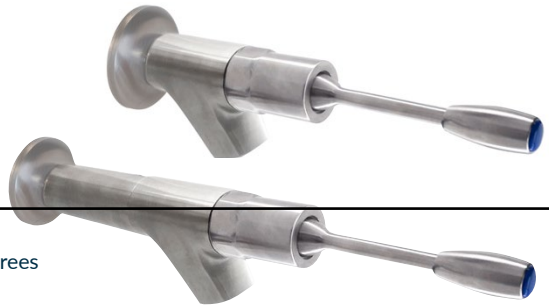

Commercial Tapware

GUARDIAN TAPWARE

Lever Handle Bib Tap

T-3MSS-BTML – Mechanical Operation-On/Off

T-3MSS-BT6L – 6 Second Timed Flow

T-3MSS-BT18L – 18 Second Timed Flow

T-3MSS-BTAL – Adjustable Timed Flow

- Full S/S construction
- ½" MI BSP
- ½" FI BSP extension piece included
- WELS 6 Star 3LPM
- Working pressure range 150kPa-500kPa
- Maximum operating temperature 60 degrees

Side

Front

Without 73mm Extension