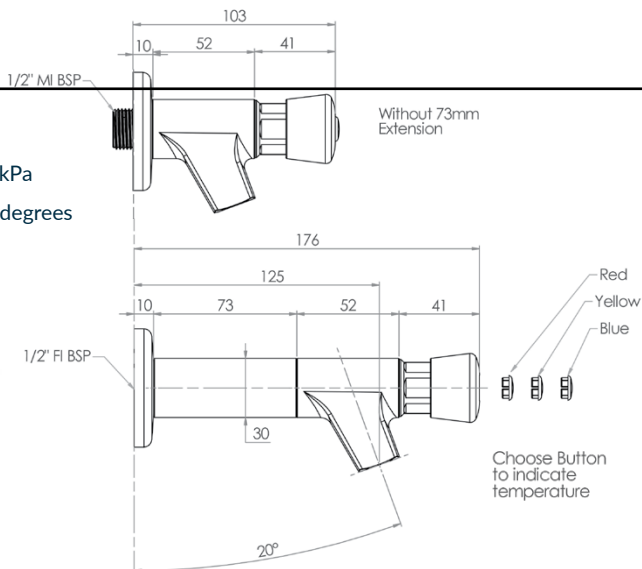

Commercial Tapware

GUARDIAN TAPWARE

Push Button Bib Tap

- T-3MSS-BTMPB – Mechanical Operation-On/Off
- T-3MSS-BT6PB – 6 Second Timed Flow
- T-3MSS-BT18PB – 18 Second Timed Flow
- T-3MSS-BTAPB – Adjustable Timed Flow

- Full S/S construction
- 1/2" MI BSP
- 1/2" FI BSP extension piece included
- WELS 6 Star 3LPM
- Working pressure range 150kPa-500kPa
- Maximum operating temperature 60 degrees

Front

Side

Adjustable Bib and Pillar Taps

3monkeez are first to offer a fully adjustable time flow cartridge as an option for Bib and Pillar Taps.

This unique feature allows the shut off time of the tap to be easily adjusted between 0 seconds (on/off) to 18 seconds plus; giving you the flexibility to vary the flow time to suit any application or requirement. Results may vary to due different pressures.